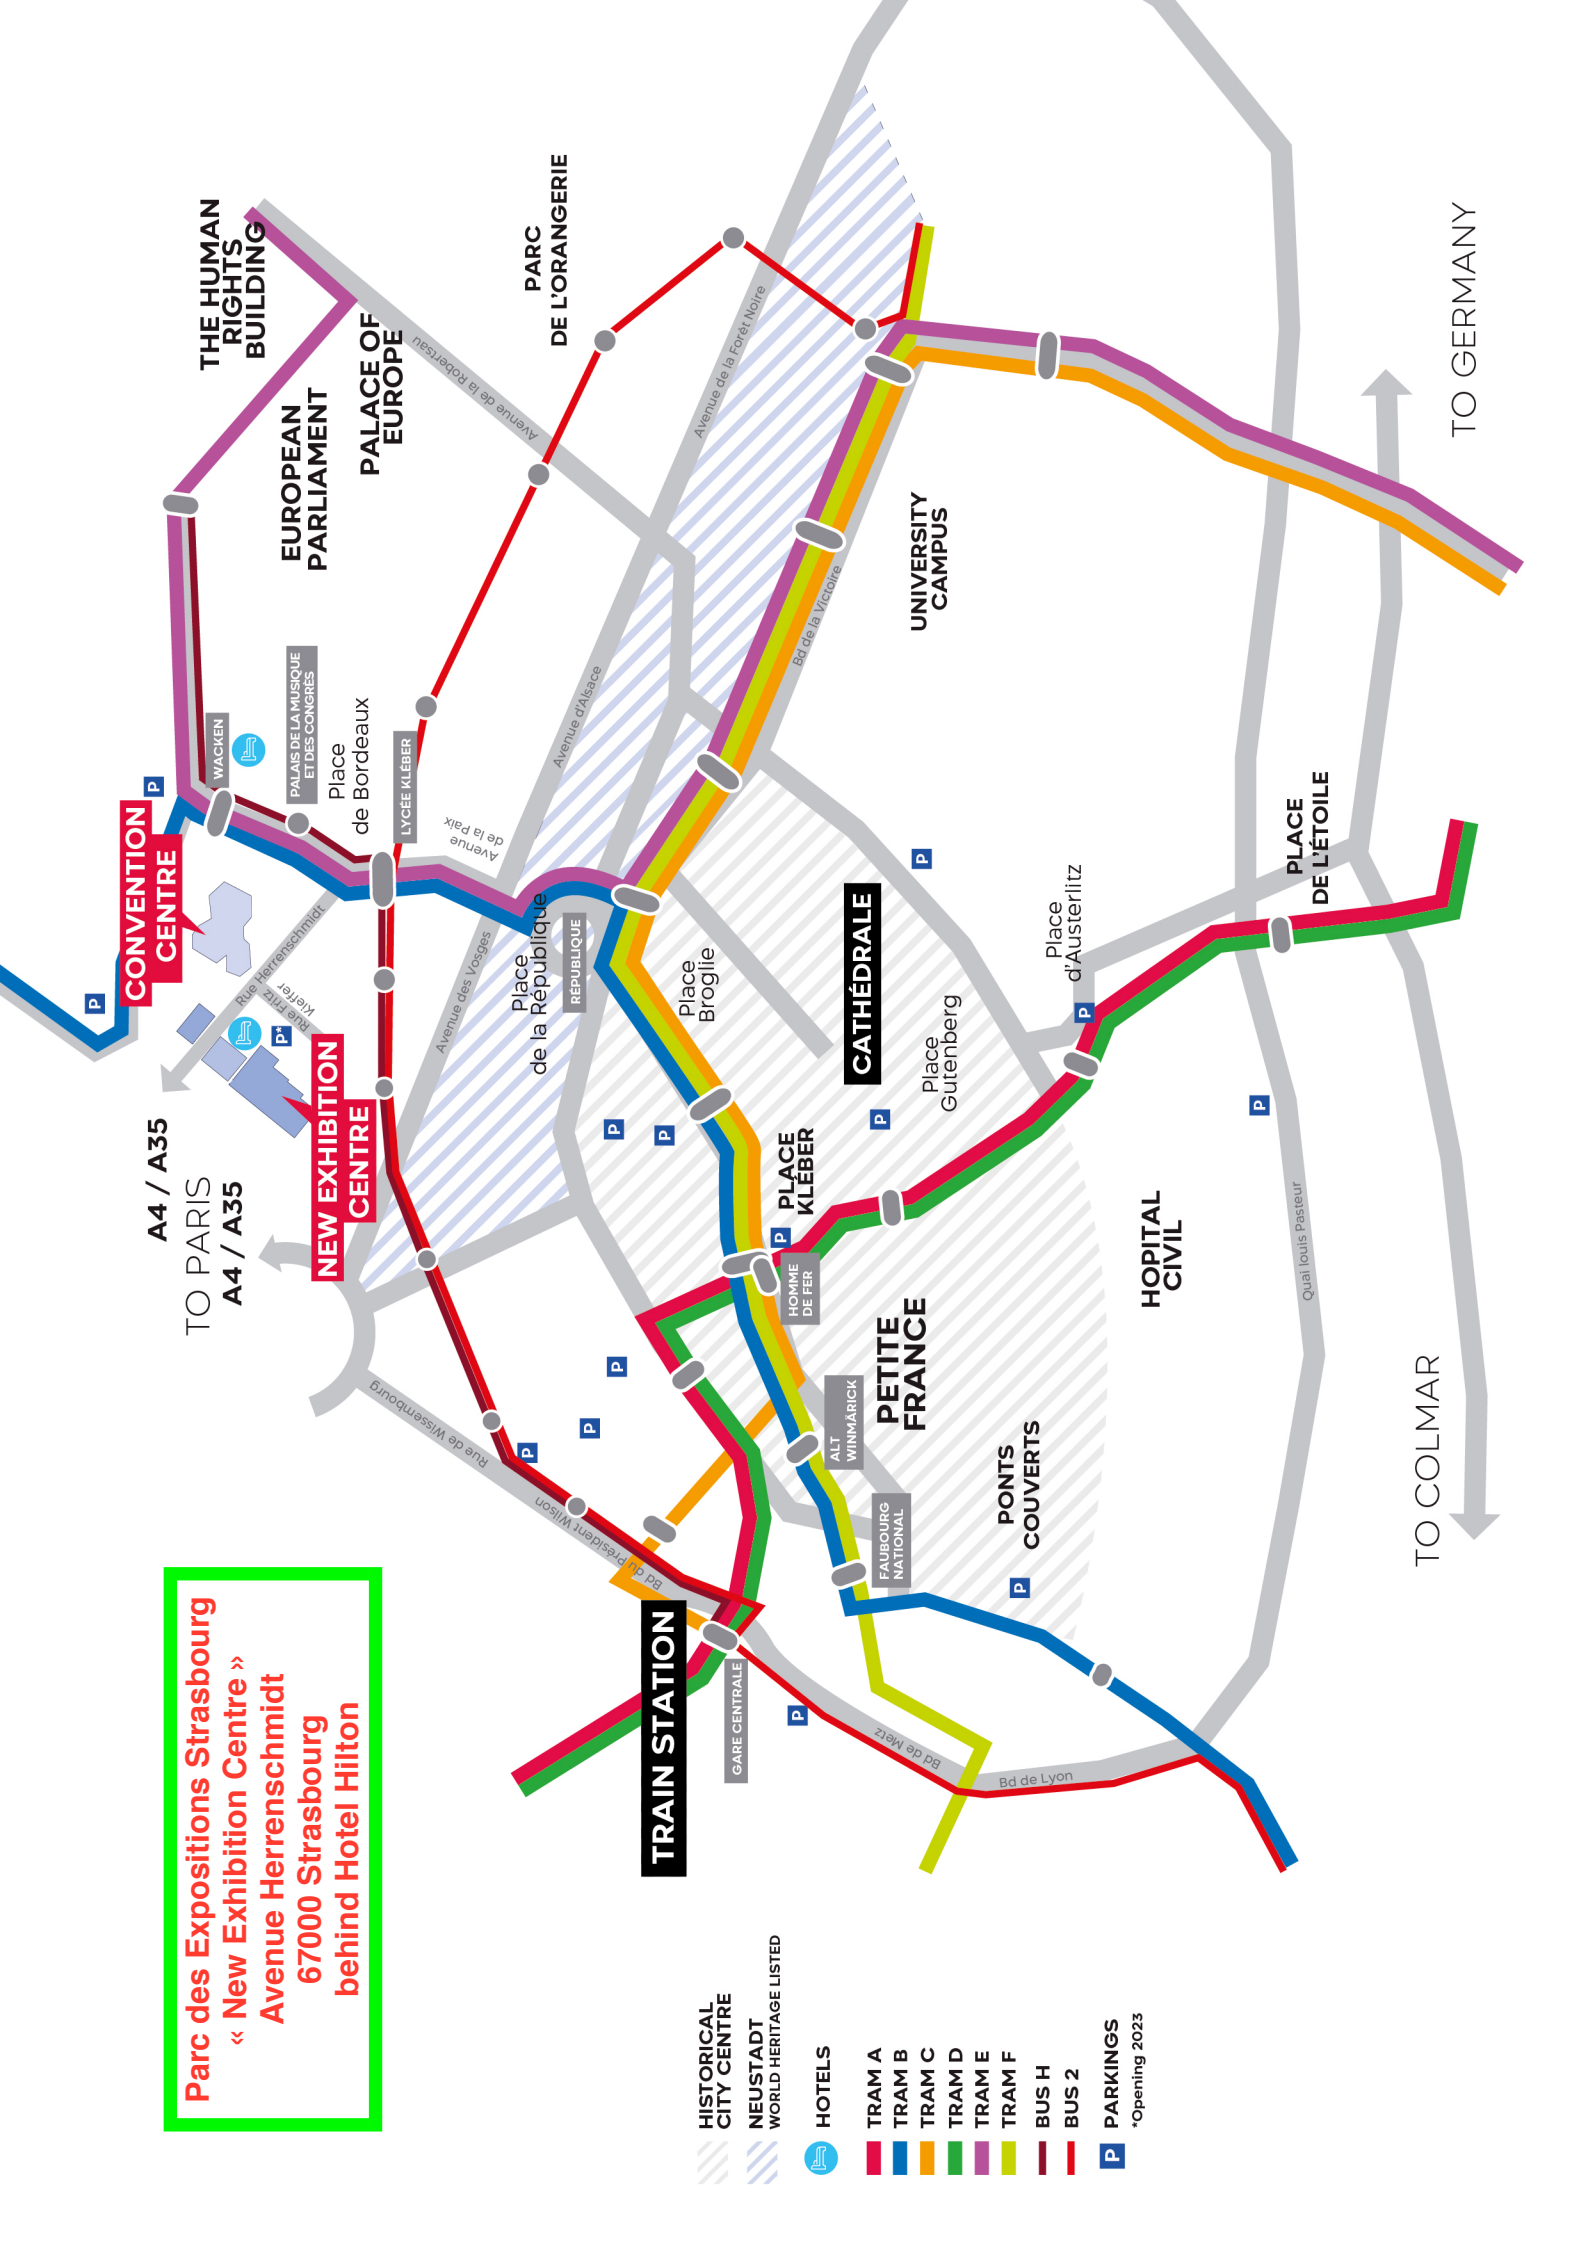

Parc des Expositions Strasbourg
 « New Exhibition Centre »
 Avenue Herrenscheidt
 67000 Strasbourg
 behind Hotel Hilton

- HISTORICAL CITY CENTRE
- NEUSTADT WORLD HERITAGE LISTED
- HOTELS
- TRAM A
- TRAM B
- TRAM C
- TRAM D
- TRAM E
- TRAM F
- BUS H
- BUS 2
- PARKINGS

*Opening 2023